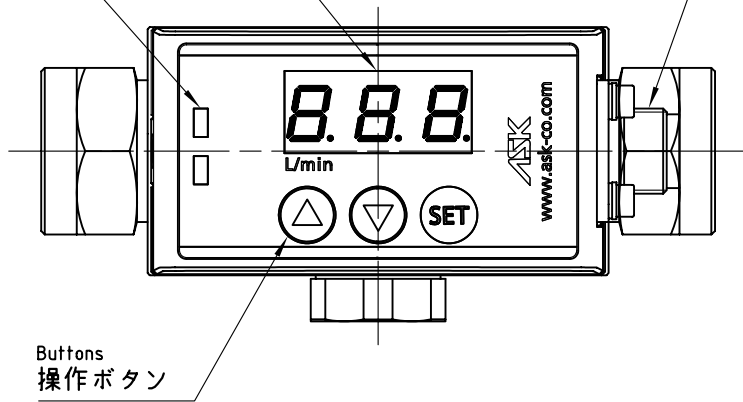

2-LEDs
2-LED
Green/Red
緑/赤

7 segment-LED
7セグ-LED
Red 3 digits
赤 3桁

M12× 1-4P

Buttons
操作ボタン

M12× 1-4P

2-Rc3/8

95

CAP (REMARKS.1)
キャップ (備考1)

Position of the projection
かん合位置

24

Hex.24

35

(32.5)

(47.5)

(57.5)

(61.5)