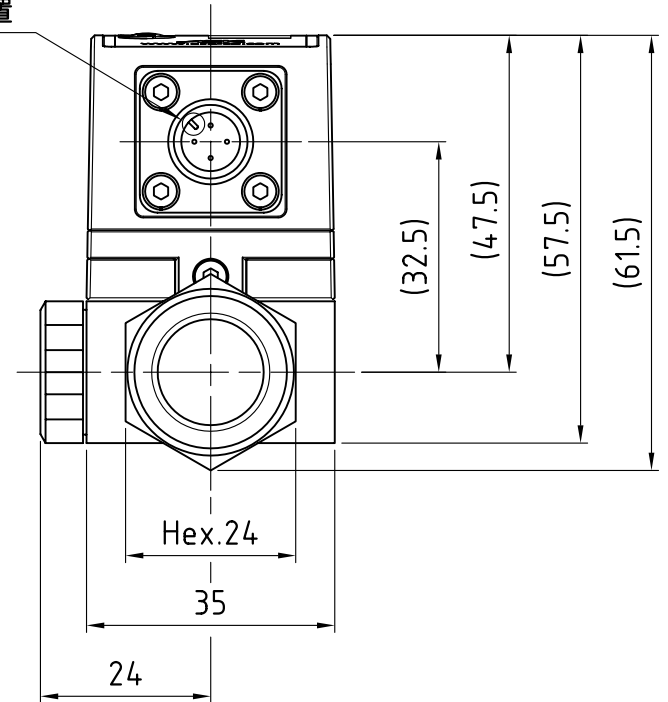

2-LEDs
2-LED
Green/Red
緑/赤

7 segment-LED
7セグ-LED
Red 3 digits
赤 3桁

M12× 1-4P

Buttons
操作ボタン

M12× 1-4P

2-Rc3/8

95

CAP (REMARKS.1)
キャップ (備考1)

Position of the projection
かん合位置

24

Hex.24

35

(32.5)

(47.5)

(57.5)

(61.5)