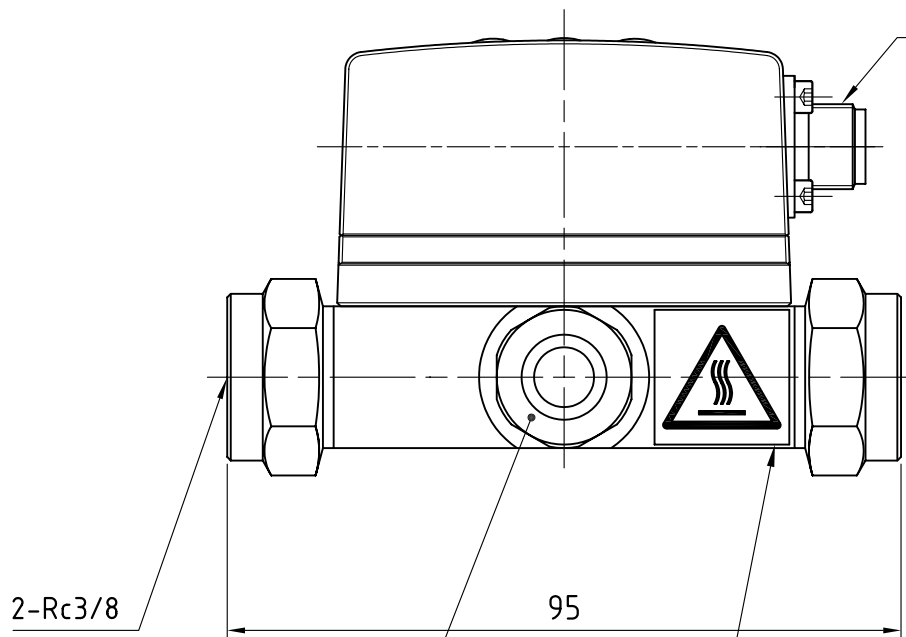

2-LEDs
2-LED
Green/Red
緑/赤

7 segment-LED
7セグ-LED
Red 3 digits
赤 3桁

M12× 1-4P

Buttons
操作ボタン

M12× 1-4P

2-Rc3/8

95

CAP (REMARKS.1)
キャップ (備考1)

Position of the projection
かん合位置

24

Hex.24

35

(32.5)

(47.5)

(57.5)

(61.5)