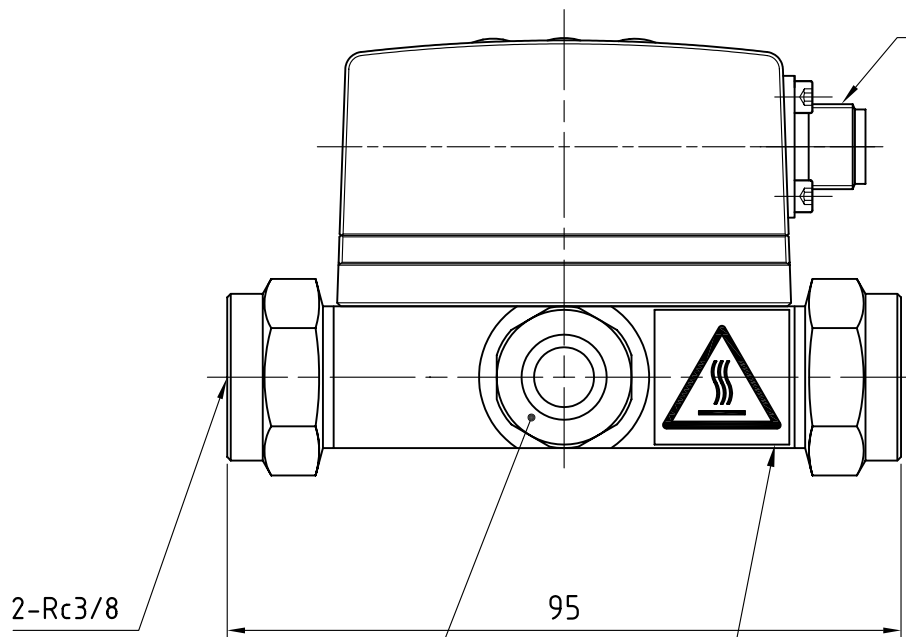

2-LEDs  
2-LED  
Green/Red  
緑/赤

7 segment-LED  
7セグ-LED  
Red 3 digits  
赤 3桁

M12×1-4P

Buttons  
操作ボタン

M12×1-4P

2-Rc3/8

95

CAP (REMARKS.1)  
キャップ (備考1)

Position of the projection  
かん合位置

Hex.24

35

24

(32.5)

(47.5)

(57.5)

(61.5)