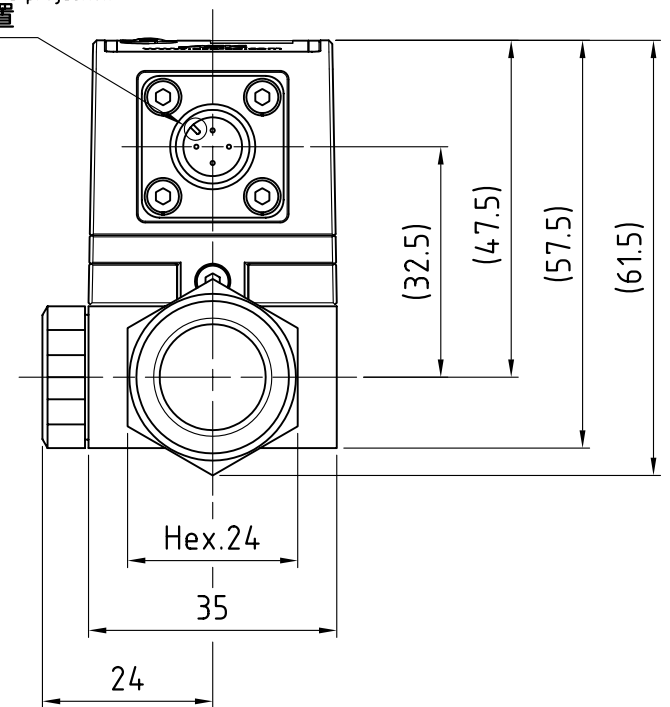

2-LEDs  
2-LED  
Green/Red  
緑/赤

7 segment-LED  
7セグ-LED  
Red 3 digits  
赤 3桁

M12×1-4P

Buttons  
操作ボタン

M12×1-4P

2-Rc3/8

95

CAP (REMARKS.1)  
キャップ (備考1)

Position of the projection  
かん合位置

Hex.24

35

24

(32.5)

(47.5)

(57.5)

(61.5)