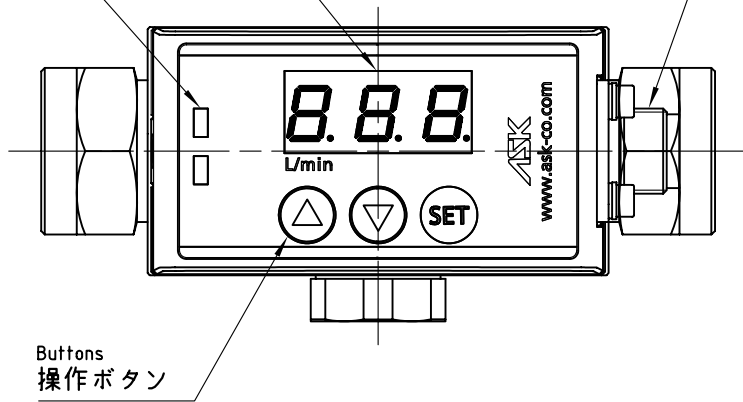

2-LEDs  
2-LED  
Green/Red  
緑/赤

7 segment-LED  
7セグ-LED  
Red 3 digits  
赤 3桁

M12×1-4P

Buttons  
操作ボタン

M12×1-4P

2-Rc3/8

95

CAP (REMARKS.1)  
キャップ (備考1)

Position of the projection  
かん合位置

Hex.24

35

24

(32.5)

(47.5)

(57.5)

(61.5)